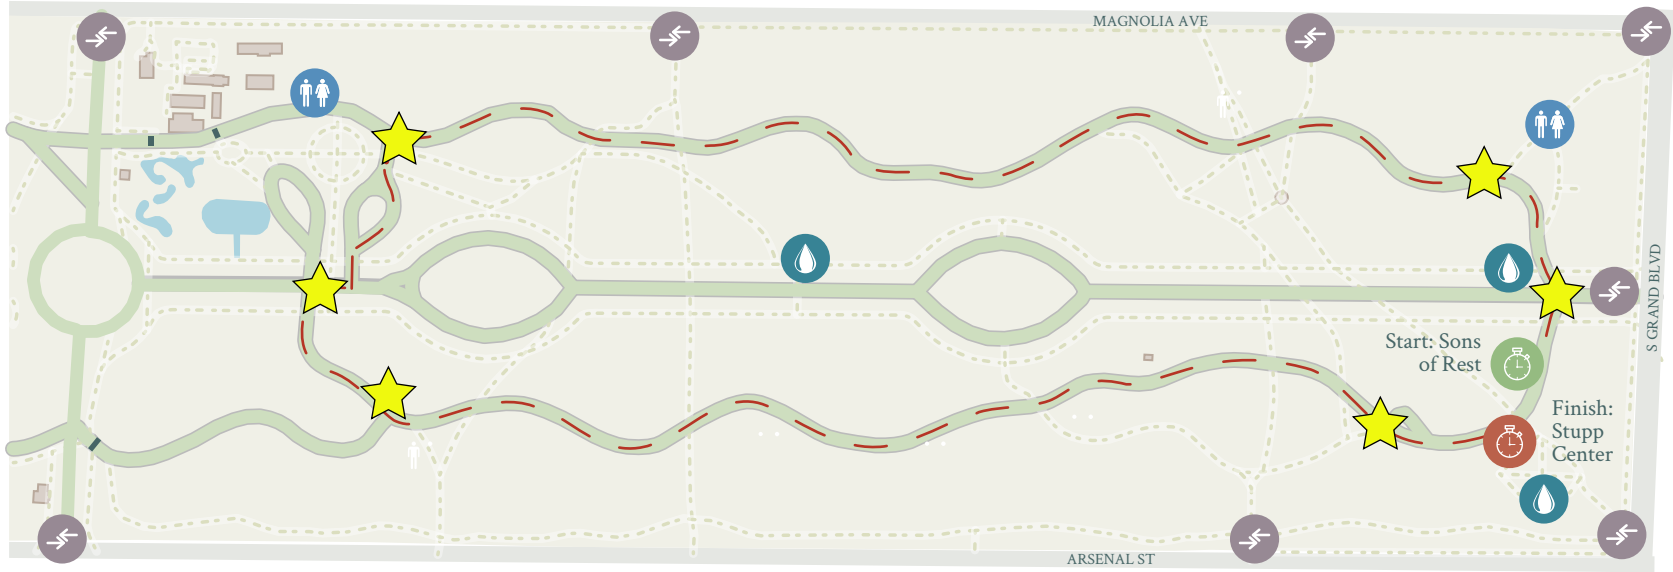

Welcome to Tower Grove Park

GENERAL INFO

Open daily from 5 a.m. to 10 p.m.
To contact us, call 314.771.2679
or visit towergrovepark.org.

We invite you to wander and
explore the 289 acres. Share the
highlights of your visit on social
media, #TowerGrovePark.

KEY

-  RESTROOMS
-  DRINKING FOUNTAINS
-  ENTRANCES

SONS OF REST 5K ROUTE

-  Race Start: Sons of Rest Pavilion
-  Race Finish: The Stupp Center

Run route twice for 3.1 miles

 Place volunteers at closed gates and intersections